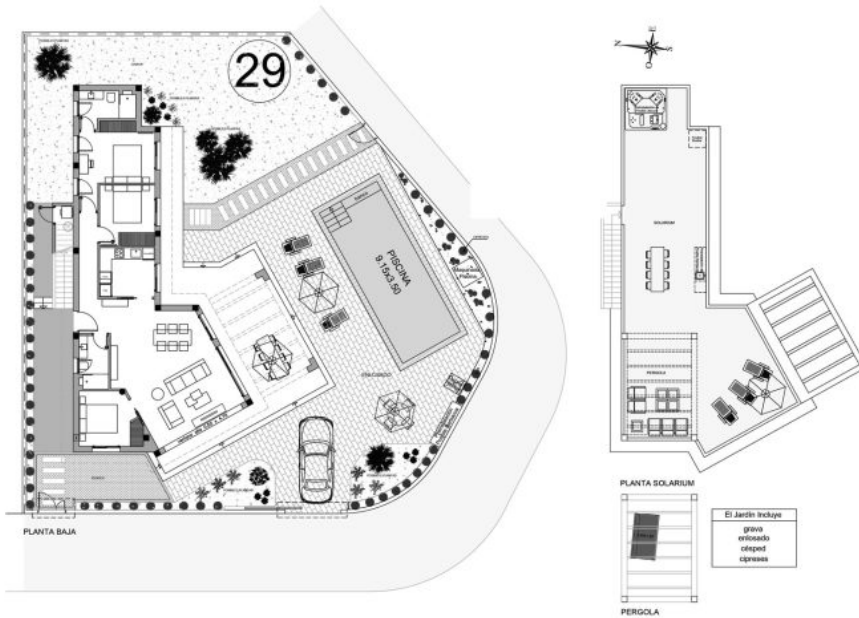

VILLA BOHEME 29

3 BEDROOMS / 2 BATHROOMS

PROPERTY SURFACE	110.7 M2
SOLARIUM	100 M2
UNCOVERED TERRACE	35.3 M2
PERGOLA SOLARIUM	34 M2
POSSIBILITY OF POOL METERS	8x4 M
PLOT	546 M2

DESCRIPTION

FEATURES

Total area 146 m² Rooms 3

www.euromarina.com

Urbanización Doña Pepa · Avda. Antonio Quesada, nº59 · 03170 Rojales (Alicante - España)

These prices are without Taxes / All properties are examples of availability and starting prices. Prices and Dates correct at time of printing but may be subject to change. Artistic Images Free Of Contractual Nature. The price of the extras must be added to the price of the house.